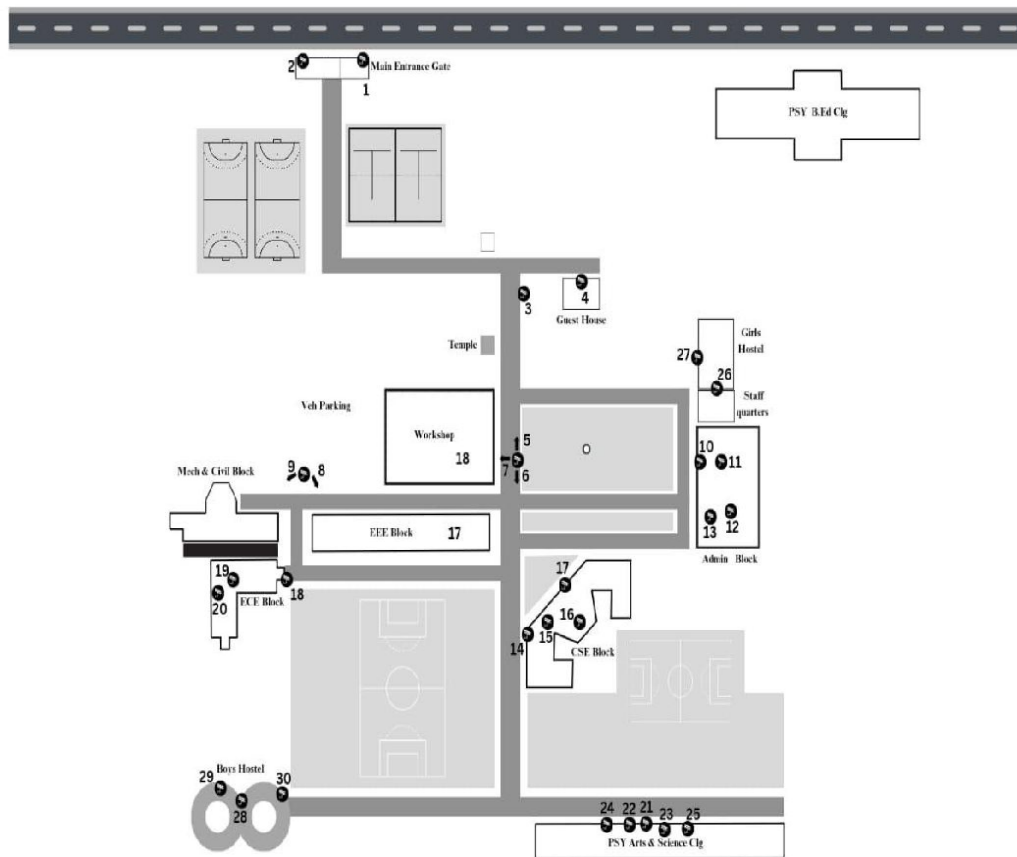

PANDIAN SARASWATHI YADAV ENGINEERING COLLEGE

(Approved by AICTE & Affiliated to Anna University, Chennai)

Madurai - Sivagangai Highway, Arasanoor, Thirumansolai Post, Sivagangai Dt. - 630 561, Tamilnadu
Mobile : 9842102628, 7373002628 Email: info@psyec.edu.in Website : www.psyec.edu.in

City Office : 10, Pandian Saraswathi St, Sivagami Nagar, Narayanapuram, Madurai - 625 014. Telefax- 0452 2682338, Mobile : 98423-02628

CCTV CAMERA – Location Diagram