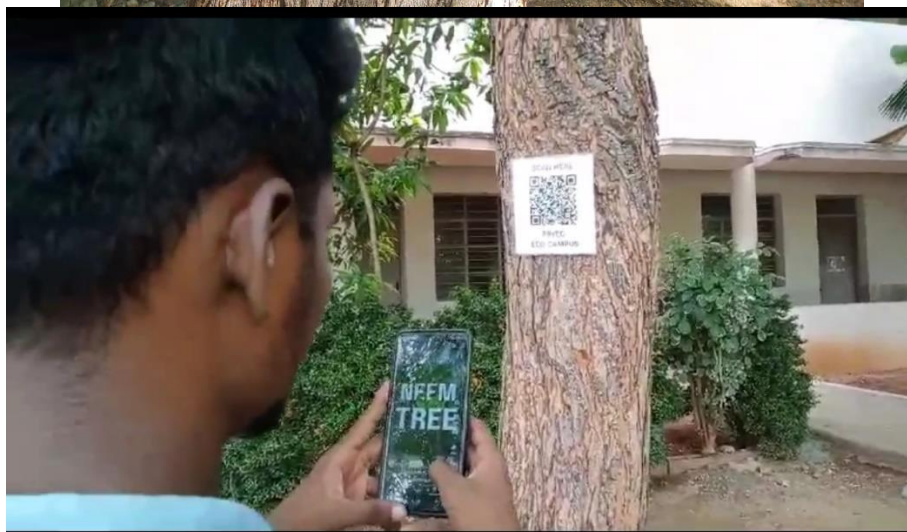

PANDIAN SARASWATHI YADAV ENGINEERING COLLEGE

(Approved by AICTE & Affiliated to Anna University, Chennai)

Madurai – Sivagangai Highway, Arasanoor, Thirumansolai Post, Sivagangai Dt. – 630 561, Tamilnadu
Mobile : 9842102628, 7373002628 Email: info@psyec.edu.in Website : www.psyec.edu.in

City Office : 10, Pandian Saraswathi St, Sivagami Nagar, Narayanapuram, Madurai - 625 014. Telefax- 0452 2682338, Mobile : 98423-02628

Students know about the scientific information on various trees