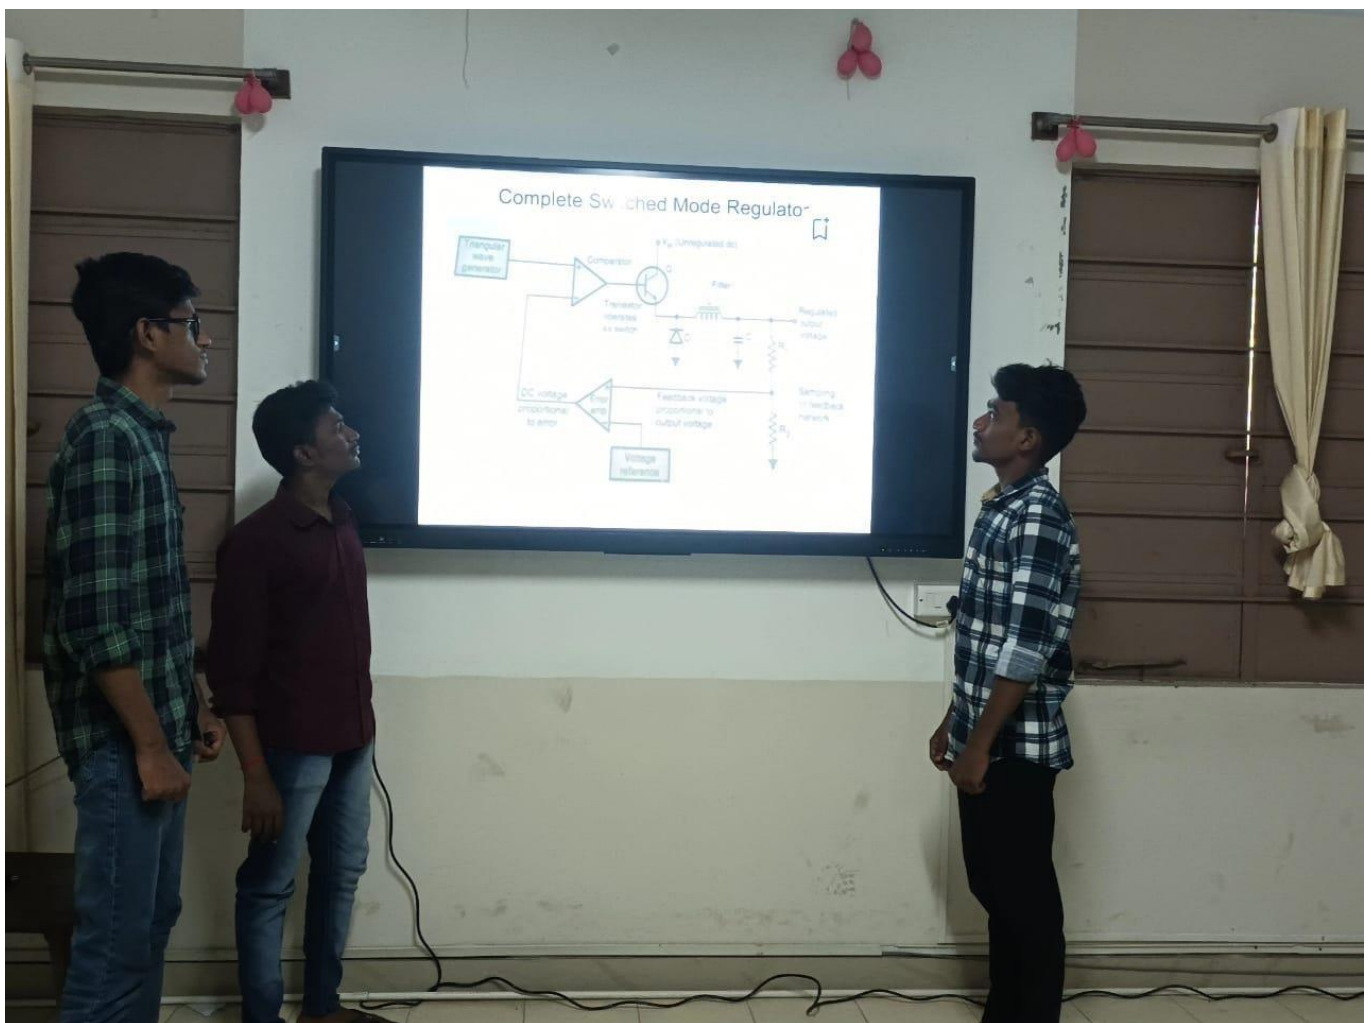

PANDIAN SARASWATHI YADAV ENGINEERING COLLEGE

(Approved by AICTE & Affiliated to Anna University, Chennai)

Madurai - Sivagangai Highway, Arasanoor, Thirumansolai Post, Sivagangai Dt. - 630 561, Tamilnadu
Mobile : 9842102628, 7373002628 Email: info@psyec.edu.in Website : www.psyec.edu.in

City Office : 10, Pandian Saraswathi St, Sivagami Nagar, Narayanapuram, Madurai - 625 014. Telefax- 0452 2682338, Mobile : 98423-02628

STUDENT SEMINAR

DATE	STUDENTS NAME	YEAR/ SEM	SUBJECT	TOPIC
13.10.2022	RAMAR.A BUVANESHWARAN.M VISHNUVARDHAN.M	II/III	Linear Integrated Circuits	Monolithic switching regulator

GLIMPSE OF THE EVENT: STUDENT TAKING SEMINAR IN SEMINAR HALL